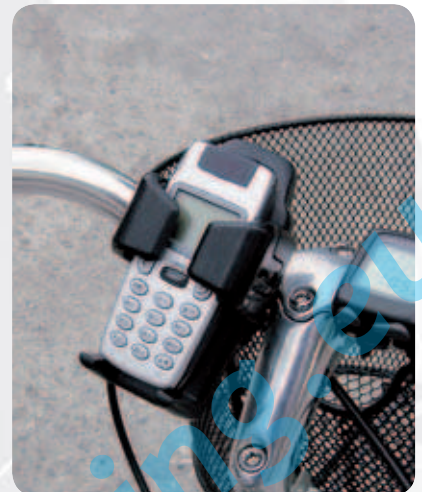

PORTATELEFONO UNIVERSALE
Sgancio rapido. Per cicli e motocicli.
Colori assortiti

**UNIVERSAL MOBILE PHONE
HOLDER**
For bicycles and motorcycles.
Assorted colours

94569

D/Blister ☐ 12

**BIKE POCKET, TASCA
PORTACELLULARE**
Per contenere cellulare, I-Pod, ecc.
Si applica al manubrio o al telaio
tramite nastro a strappo.
Con chiusura a strappo

BIKE POCKET
For phone, I-Pod or multipurpose
pocket. Fits onto handlebar or onto
frame (velcro strap included)

94568

D/Blister ☐ 10 / 100

**MULTI-HOLDER, ASTUCCIO
IMPERMEABILE PORTA PDA**
Per navigatori gps, telefoni, palmari,
iPod, ecc...

Fissaggio tramite velcro bi-adesivo o
supporti manubrio da Ø 22 a 30 mm.
Foro passacavo con membrana anti-
acqua per auricolari

**MULTI-HOLDER, WATERPROOF PDA
HOLDER**

For mobile phones, gps, pocket pc,
iPod etc. Double sided adhesive
velcro tape and metal fitting brackets
suitable for round handlebars from
22 to 30 mm Ø. Waterproof cable hole

90265

Scatola / Box ☐ 10 / 100